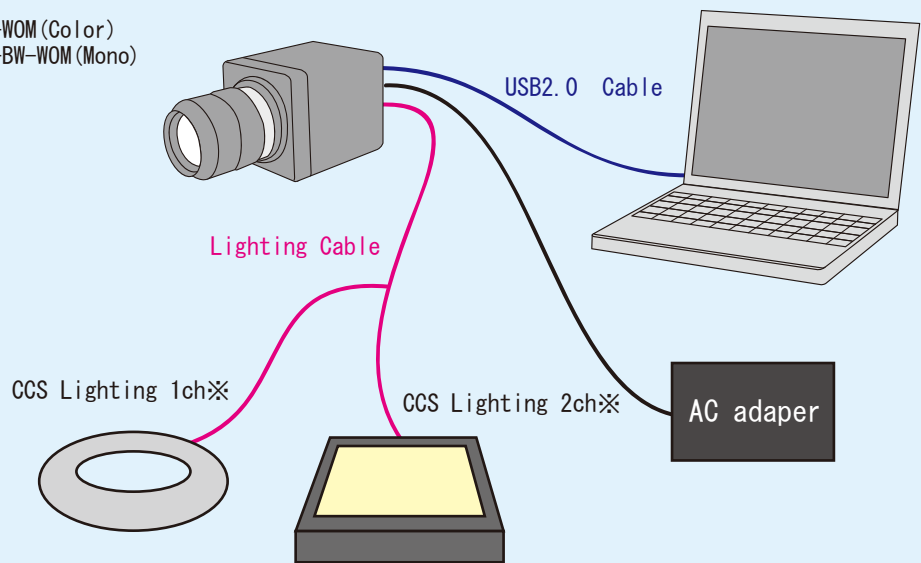

【Connection Image】

Camera Model

- ARTCAM-CCS-150P5-WOM (Color)
- ARTCAM-CCS-150P5-BW-WOM (Mono)

※Only under 10W Lightning manufactured by CSS Inc is available.

【Specifications】

- Sensor Type : CCD (Color/Mono)
- Interface : USB2. 0
- Sensor Manufacturer/Model : Sony/ICX205
- Shutter Type : Global
- Optical Format : 1/2"
- Active Pixels : 1360(H) × 1024(V)
- Active Image size : 6.47(H) × 4.83(V)mm
- Pixel Size : 4. 65 (H) × 4. 65 (V) μm
- Sensitivity : 4. 0V (Sony Standard)
- Lens Mount : C-Mount
- Flame Rate : 12fps
- Trigger : External Trigger
- Shutter Speed : 1/58824~1/12. 5s
- Power Supply : Camera··DC5V (Supply from USB Port)
  : LED··DC24V
- Optional Items : 2 Dimension Measurement Software
  Recording Software

Free SDK
(Software Development Kit)

ARTRAY CO., LTD.

1-17-5 Koenji-Kita, Suginami-Ku, Tokyo166-0002, Japan

Tel: +81-3-3389-5488 / Fax: +81-3-3389-5486

E-mail: sales@artray.us

www.artray.us