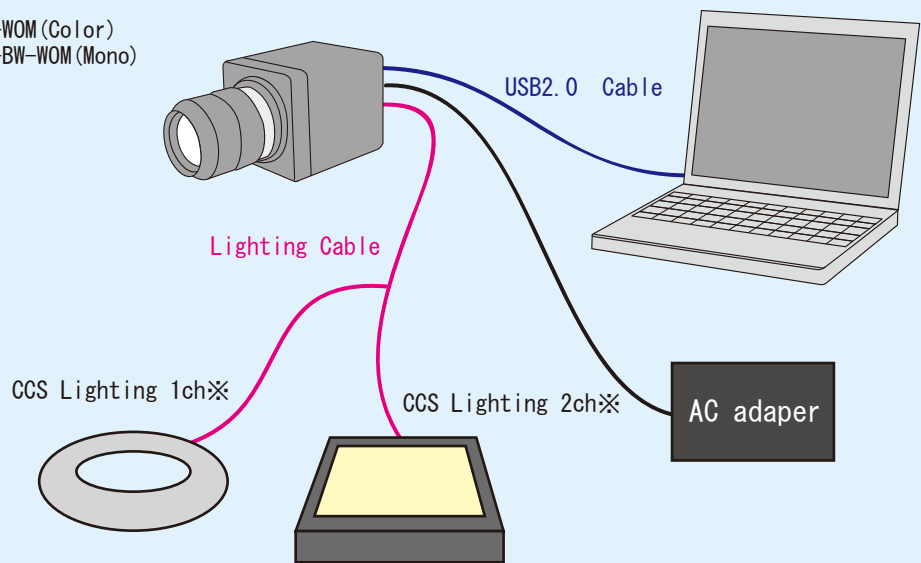

Camera With LED Function Control

ARTCAM-CCS-150P5-WOM

Joint development

CCS
CREATING CUSTOMER SATISFACTION
CSS Inc.

ARTRAY
ARTRAY CO., LTD

Multi-Function & Compact body

**USB Camera with smart lighting control.
With LED lighting produced by CCS,
you can control light quantity
and flash timing from the viewer.**

- Numner of Channel : 2 channel
- Light System : Emitted light/Strobo mode
- Matching Light : DC24V
- Control System : PWM control and lighting time control
- Lighting Mode : Regular Lighting/Lighting by Trigger/
Timer setting

ARTRAY

【Connection Image】

Camera Model

- ARTCAM-CCS-150P5-WOM (Color)
- ARTCAM-CCS-150P5-BW-WOM (Mono)

※Only under 10W Lightning manufactured by CSS Inc is available.

【Specifications】

- * Sensor Type : CCD (Color/Mono)
- * Interface : USB2. 0
- * Sensor Manufacturer/Model : Sony/ICX205
- * Shutter Type : Global
- * Optical Format : 1/2"
- * Active Pixels : 1360(H) × 1024(V)
- * Active Image size : 6.47(H) × 4.83(V)mm
- * Pixel Size : 4. 65 (H) × 4. 65 (V) μm
- * Sensitivity : 4. 0V (Sony Standard)
- * Lens Mount : C-Mount
- * Flame Rate : 12fps
- * Trigger : External Trigger
- * Shutter Speed : 1/58824~1/12. 5s
- * Power Supply : Camera··DC5V (Supply from USB Port)
: LED··DC24V
- * Optional Items : 2 Dimension Measurement Software
Recording Software